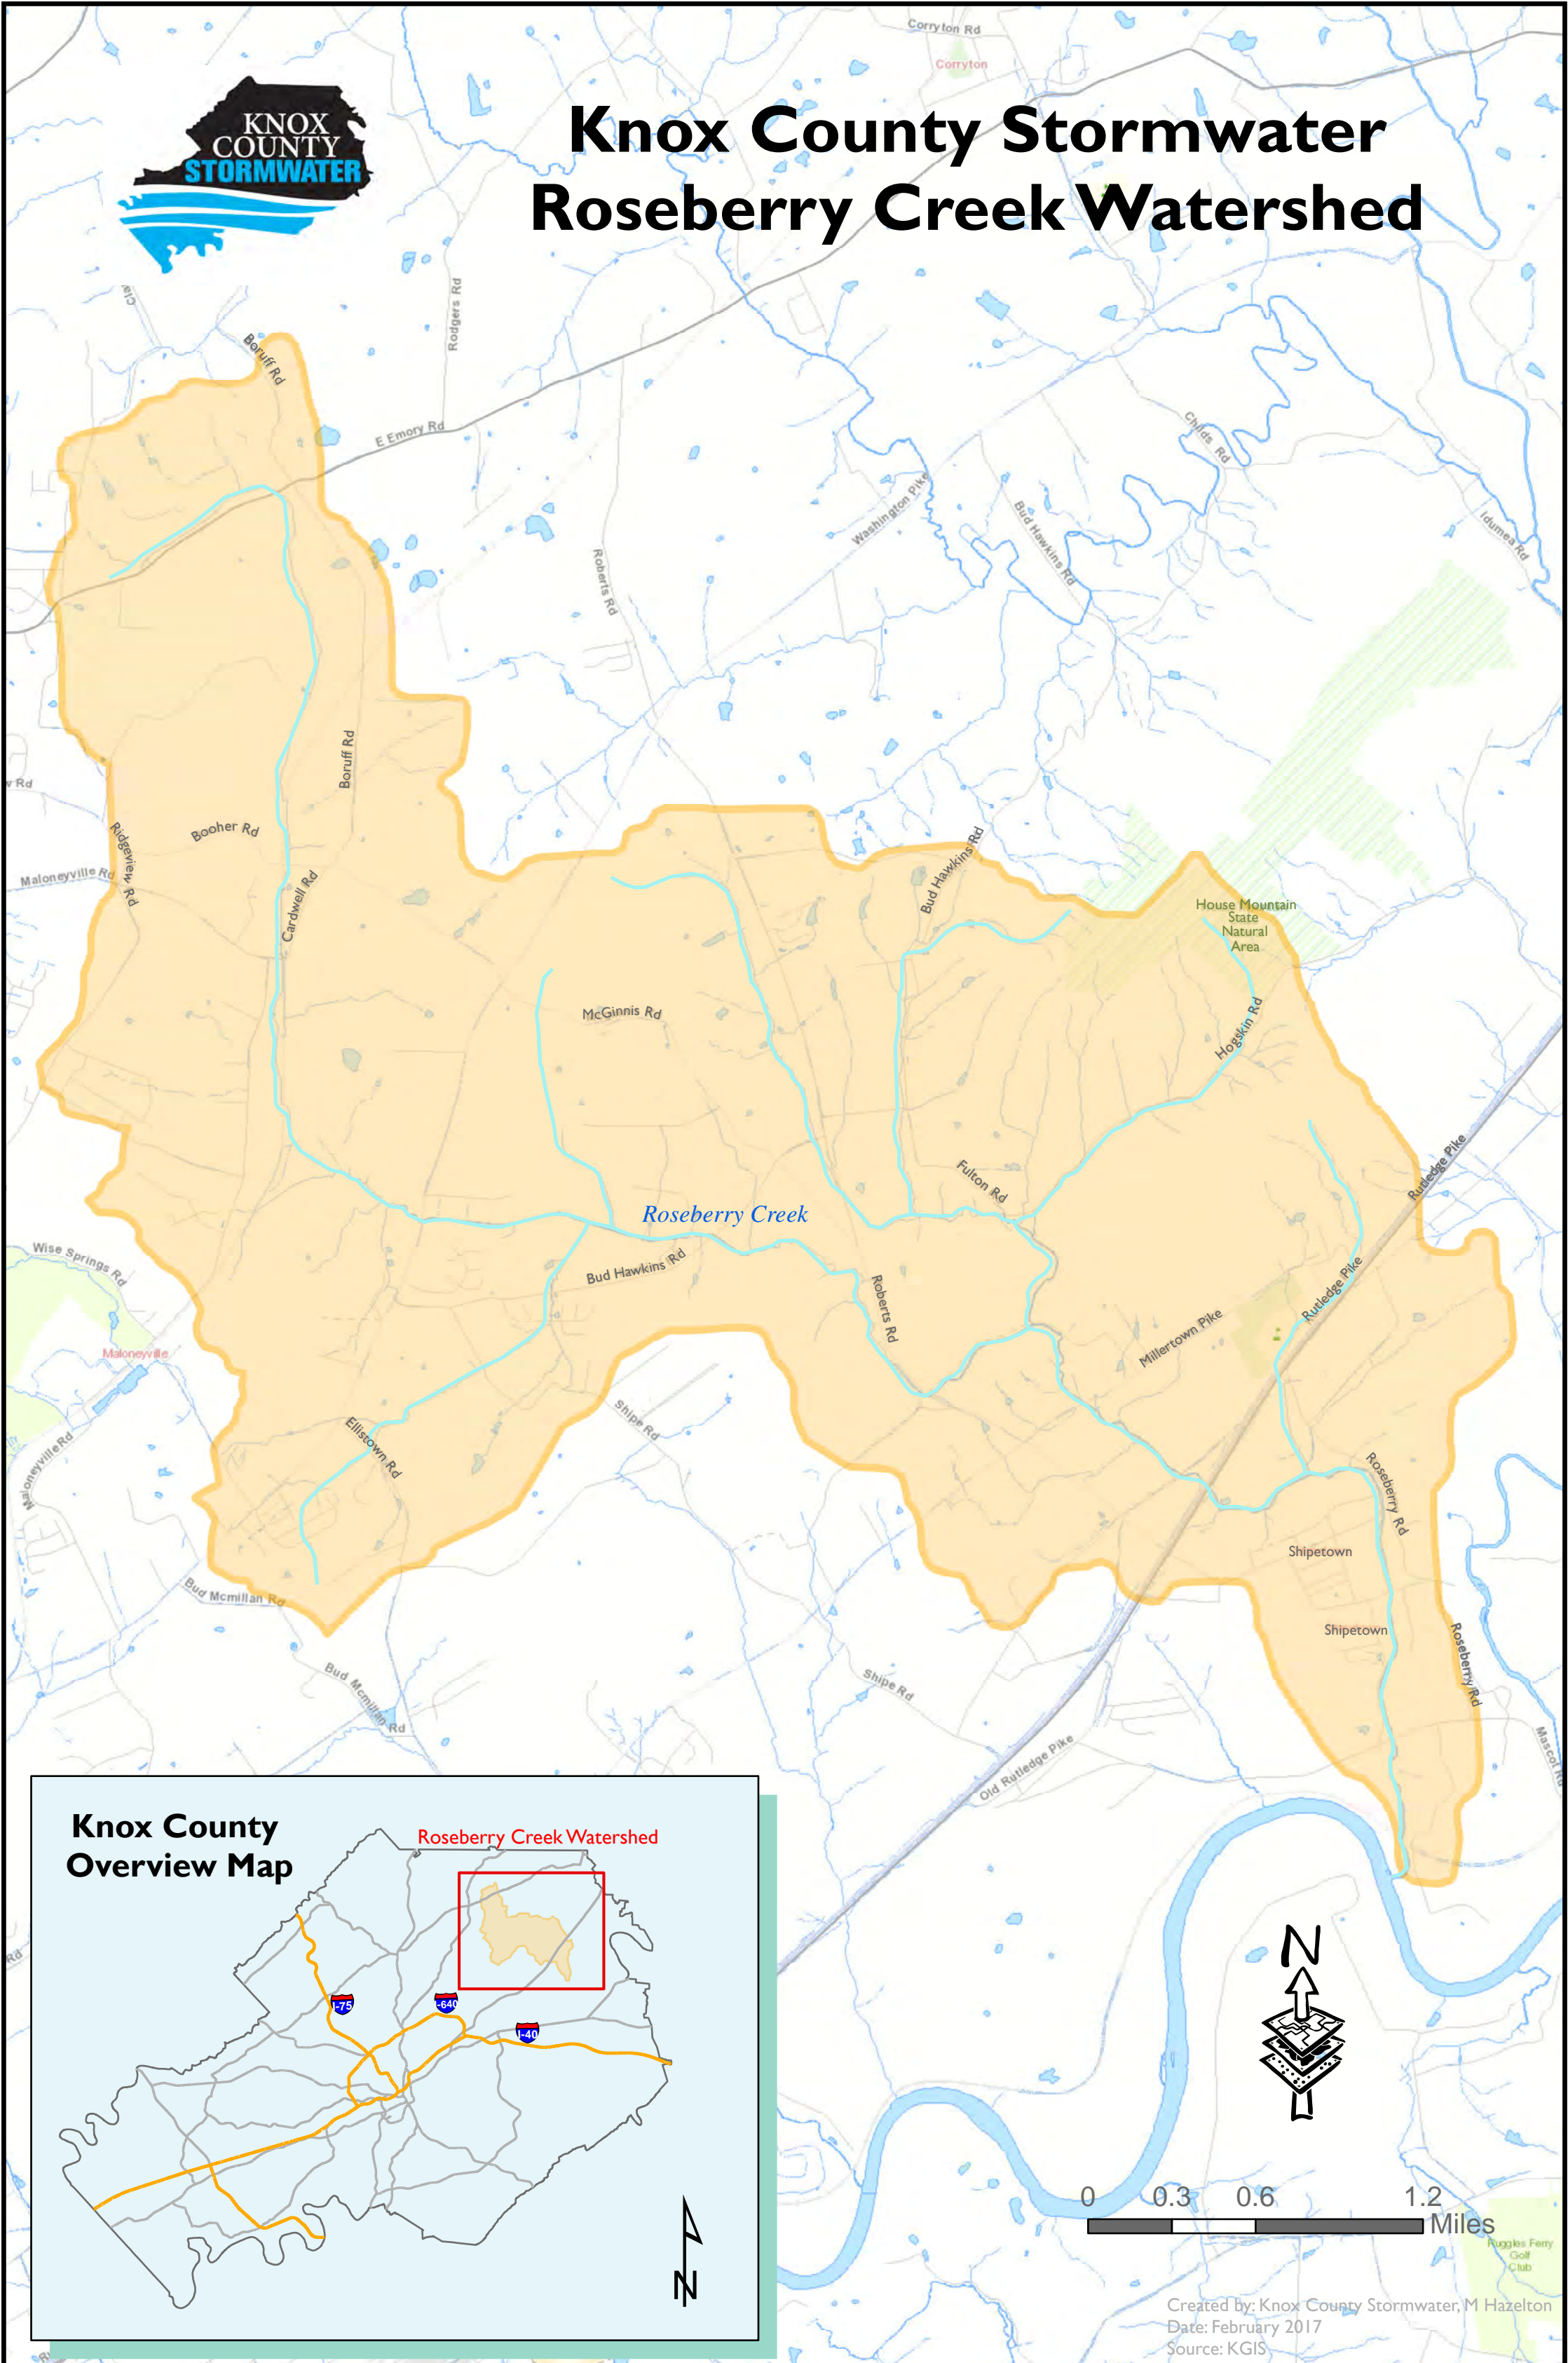

Knox County Stormwater Roseberry Creek Watershed

Created by: Knox County Stormwater, M Hazelton
Date: February 2017
Source: KGIS

Ruggles Ferry
Golf Club