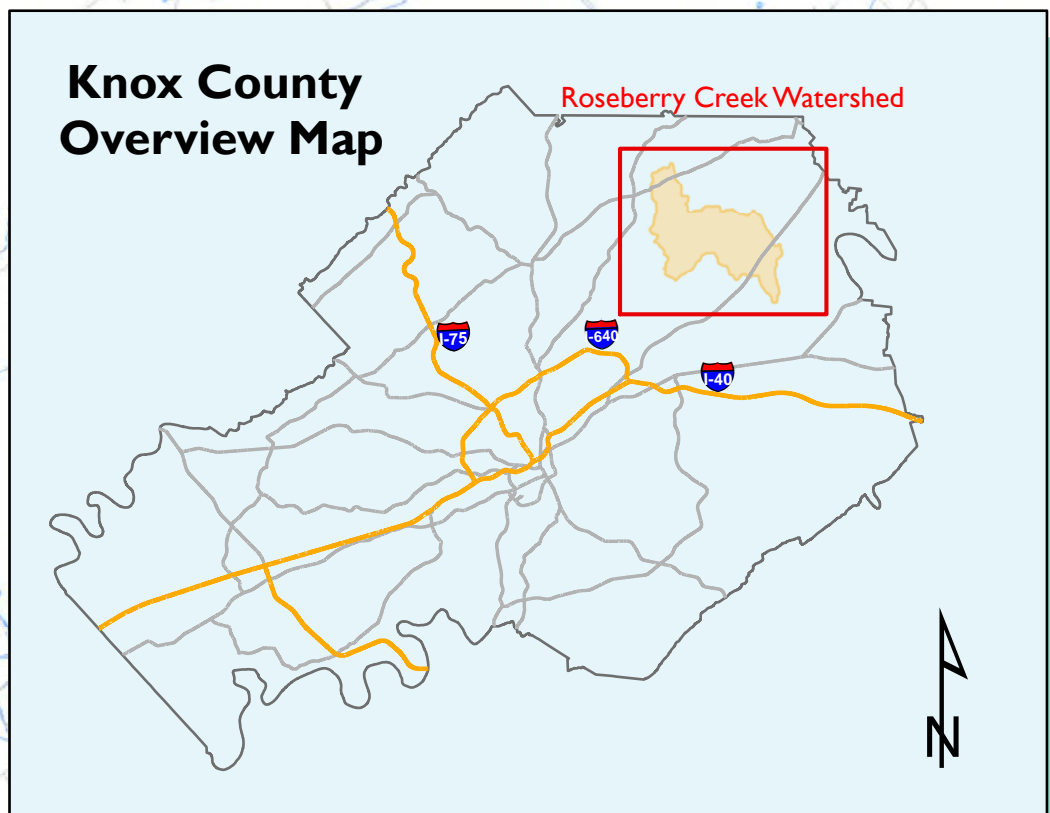

Knox County Stormwater Roseberry Creek Watershed

Created by: Knox County Stormwater, M Hazelton
Date: February 2017
Source: KGIS

Ruggles Ferry
Golf Club